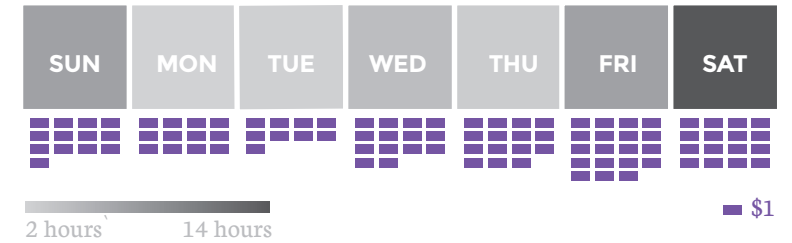

YOUR UBER IS ARRIVING

Visualizing 114 trips and 39 hours with Uber

TOTAL TRIP COUNT AND AVERAGE DURATION, BY TIME OF DAY

AVERAGE FARE AND TOTAL DRIVING HOURS PER DAY

CANCELED TRIP FREQUENCY

WEEKEND TRIP FREQUENCY

TOTAL SPEND AND AVERAGE TRIP DURATION PER MONTH

COST PER MINUTE

TRIP FARES