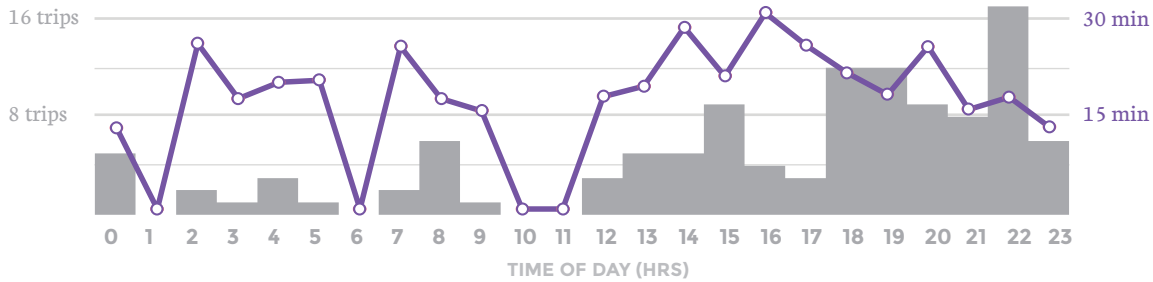

YOUR UBER IS ARRIVING

Visualizing 114 trips and 39 hours with Uber

TOTAL TRIP COUNT AND AVERAGE DURATION, BY TIME OF DAY

AVERAGE FARE AND TOTAL DRIVING HOURS PER DAY

CANCELED TRIP FREQUENCY

WEEKEND TRIP FREQUENCY

TOTAL SPEND AND AVERAGE TRIP DURATION PER MONTH

COST PER MINUTE

TRIP FARES