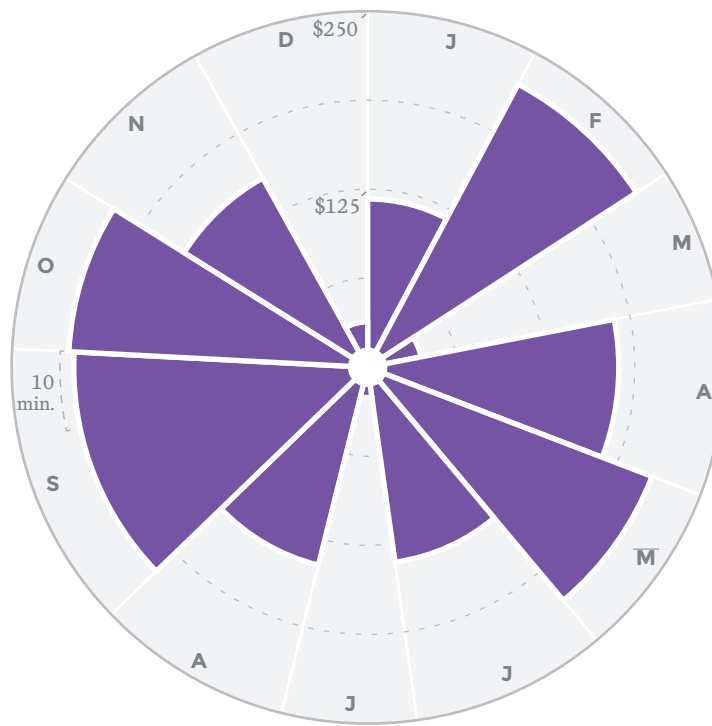

YOUR UBER IS ARRIVING

Visualizing 114 trips and 39 hours with Uber

TOTAL TRIP COUNT AND AVERAGE DURATION, BY TIME OF DAY

AVERAGE FARE AND TOTAL DRIVING HOURS PER DAY

CANCELED TRIP FREQUENCY

WEEKEND TRIP FREQUENCY

TOTAL SPEND AND AVERAGE TRIP DURATION PER MONTH

COST PER MINUTE

TRIP FARES