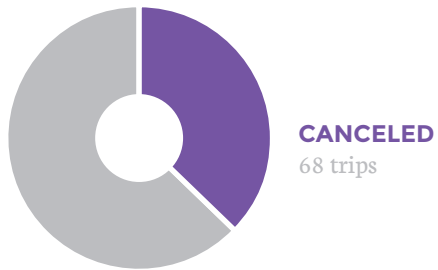

YOUR UBER IS ARRIVING

Visualizing 114 trips and 39 hours with Uber

TOTAL TRIP COUNT AND AVERAGE DURATION, BY TIME OF DAY

AVERAGE FARE AND TOTAL DRIVING HOURS PER DAY

CANCELED TRIP FREQUENCY

WEEKEND TRIP FREQUENCY