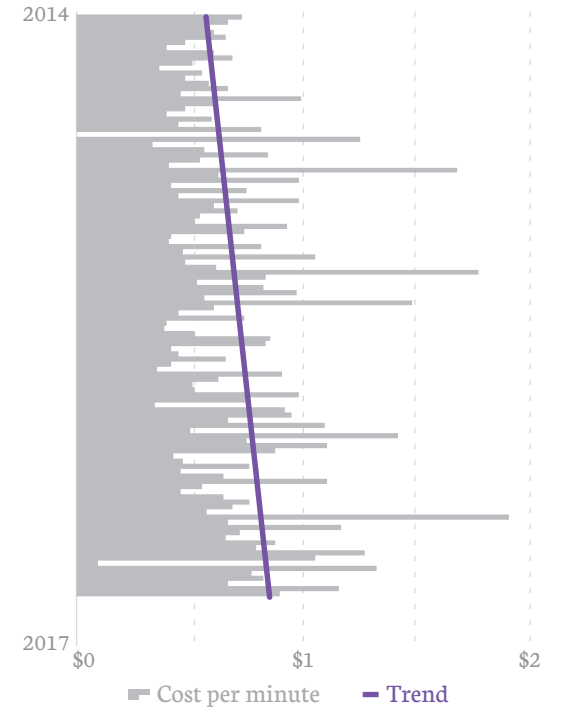

YOUR UBER IS ARRIVING

Visualizing 114 trips and 39 hours with Uber

TOTAL TRIP COUNT AND AVERAGE DURATION, BY TIME OF DAY

AVERAGE FARE AND TOTAL DRIVING HOURS PER DAY

CANCELED TRIP FREQUENCY

WEEKEND TRIP FREQUENCY

TOTAL SPEND AND AVERAGE TRIP DURATION PER MONTH

COST PER MINUTE

TRIP FARES