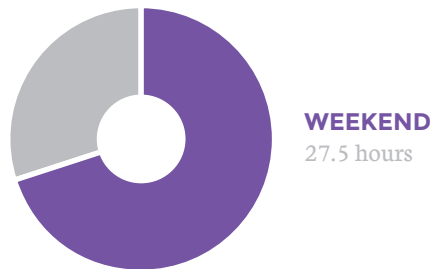

YOUR UBER IS ARRIVING

Visualizing 114 trips and 39 hours with Uber

TOTAL TRIP COUNT AND AVERAGE DURATION, BY TIME OF DAY

AVERAGE FARE AND TOTAL DRIVING HOURS PER DAY

CANCELED TRIP FREQUENCY

WEEKEND TRIP FREQUENCY