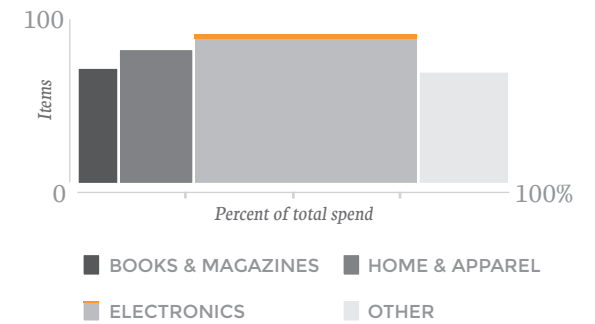

PRIME

Ten years and over 250 orders with Amazon.com

Number of items ordered, over time

Key statistics

Total spend, by year

Number of items ordered and average item cost, by month

Number of items ordered and total spend, by category

Average item cost, by day of week