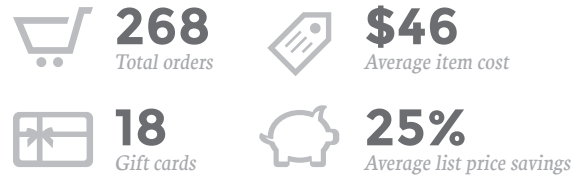

PRIME

Ten years and over 250 orders with Amazon.com

Number of items ordered, over time

Key statistics

Total spend, by year

Number of items ordered and average item cost, by month

Number of items ordered and total spend, by category

Average item cost, by day of week