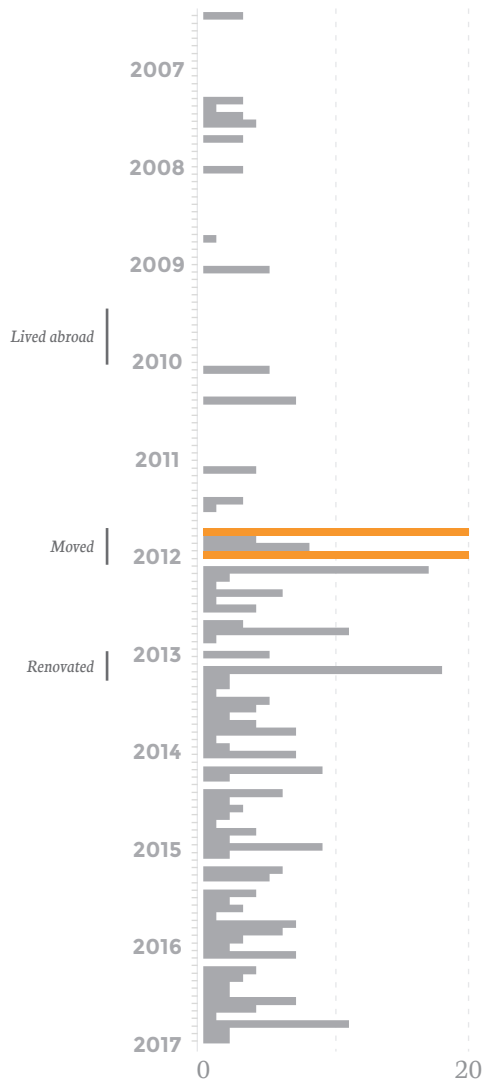

PRIME

Ten years and over 250 orders with Amazon.com

Number of items ordered, over time

Key statistics

Total spend, by year

Number of items ordered and average item cost, by month

Number of items ordered and total spend, by category

Average item cost, by day of week