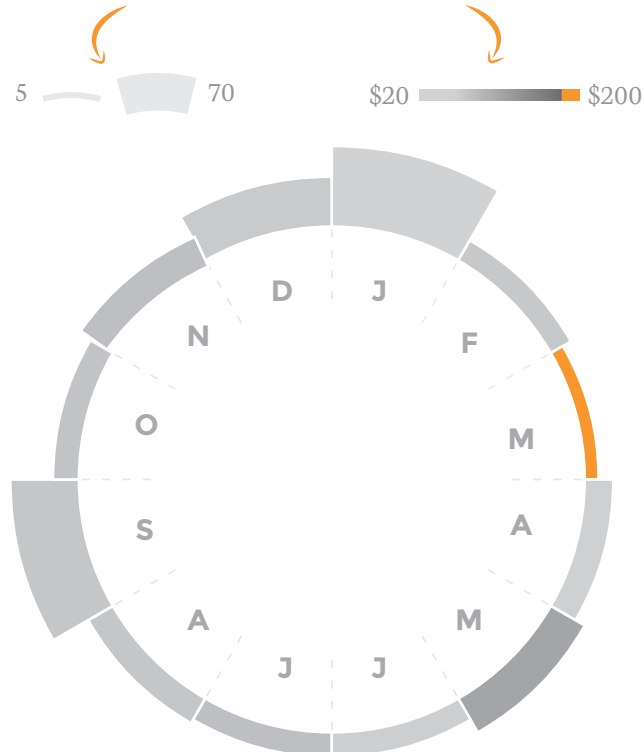

PRIME

Ten years and over 250 orders with Amazon.com

Number of items ordered, over time

Key statistics

Total spend, by year

Number of items ordered and average item cost, by month

Number of items ordered and total spend, by category

Average item cost, by day of week